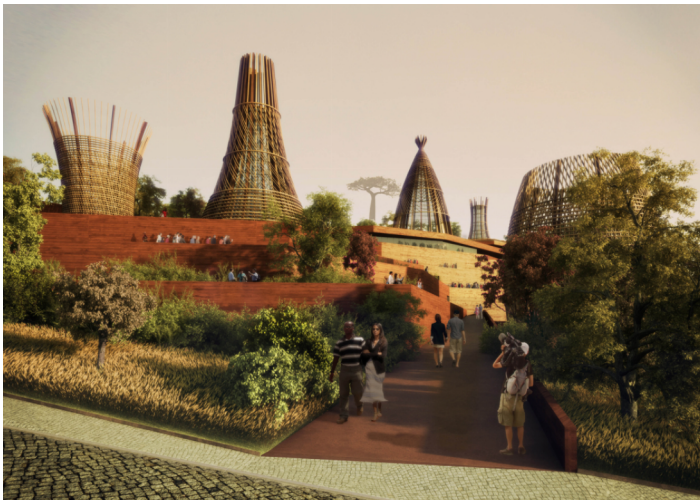

PROMONTORIO

LUANDA AQUARIUM
LUANDA, ANGOLA
2013

An aquarium inspired on the Atlantic coast
of Africa on Luanda's hilltop overlooking the bay

Location: Luanda bay, Angola

Client: GOE

Lead contractor: Soares da Costa SA (PFI)

Consultants: Turmar (Paulo Serra Lopes)

Scope: Architecture and landscape architecture

Programme: Aquarium with 220 species and 3.200 live specimens

Plot area: 10.500 sq. m

GFA: 16.000 sq. m

Estimated investment: USD 75M

Project status: 2013 (concept design)