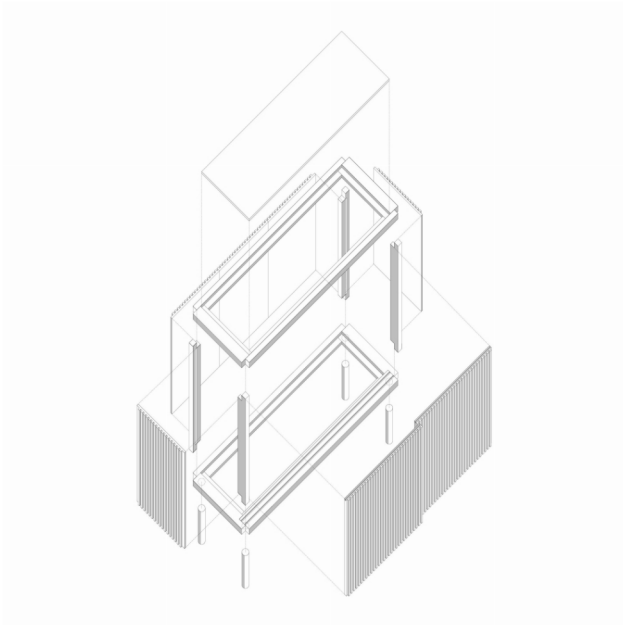

BRITANNIA SIDEBOARD
2006

Type: Sideboard

Material: Solid and veneered walnut with black tinted glass top and acrylic shelves

Cabinetmaker: Rui Lamas

Dimensions: 1250mm x 450mm x h785mm

Date: 2006