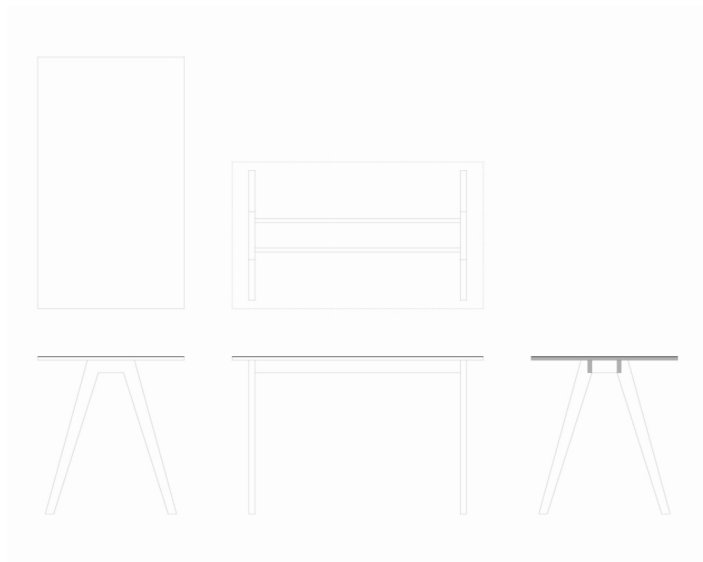

EVORA WRITING DESK
2010

Material: Douglas-Fir and black rubber cork top

Product: Writing desk

Dimensions: 1200mm, 700mm, h752mm

Date: 2008 (designed and built)