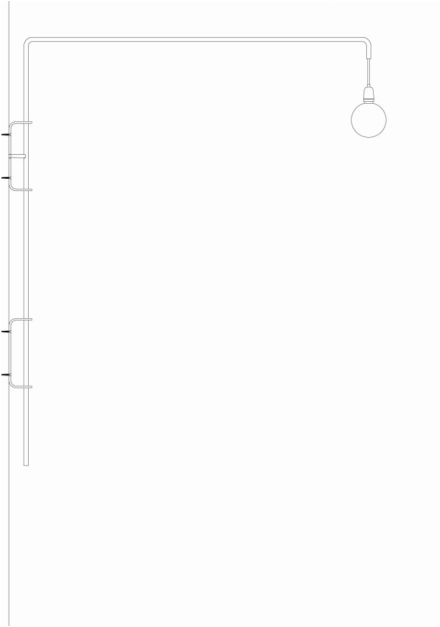

PRO MON TORIO

GIZMO WALL LAMP 2017

Type: Wall lamp

Material: Black painted steel with satin finish, black porcelain cap E27, electric cable in black fabric and white-opal bulb

Cabinetmaker: Villa Lumi

Dimensions: 100mm x 830mm x 990mm