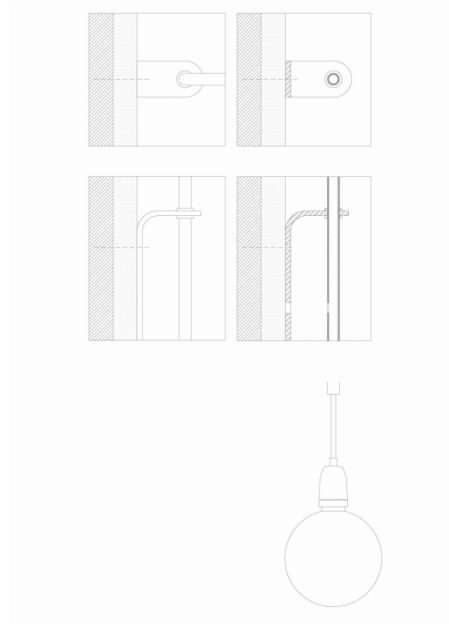

PRO MON TORIO

GIZMO WALL LAMP 2017

Type: Wall lamp

Material: Black painted steel with satin finish, black porcelain cap E27, electric cable in black fabric and white-opal bulb

Cabinetmaker: Villa Lumi

Dimensions: 100mm x 830mm x 990mm