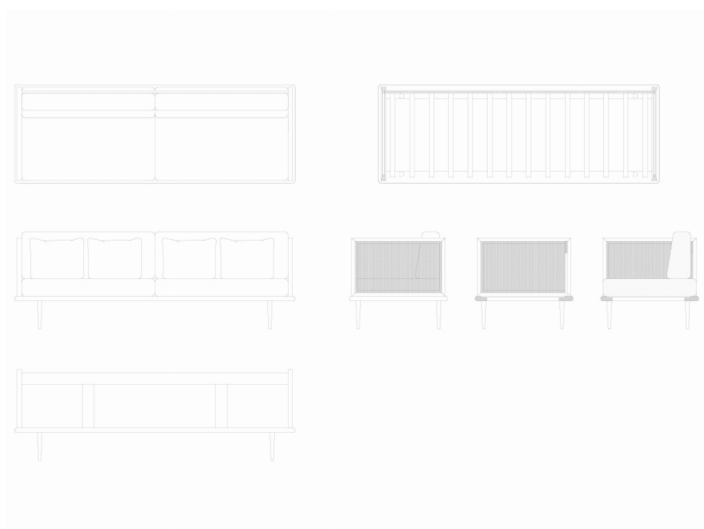

PRO MON TORIO

LARGE BERNARD AND SMALL BERNARD SOFA 2017

Type: Four-seater sofa

Material: American walnut frame with woven cane side screens and upholstered velvet cushions

Cabinetmaker: Azemad

Dimensions: 2400mm x 840mm x h430mm (seat), 830mm (overall height)

Date: 2017

Type: Two-seater sofa

Material: American walnut frame with woven cane side screens and upholstered velvet cushions

Cabinetmaker: Azemad

Dimensions: 1600mm x 840mm x h430mm (seat), 830mm (overall height)