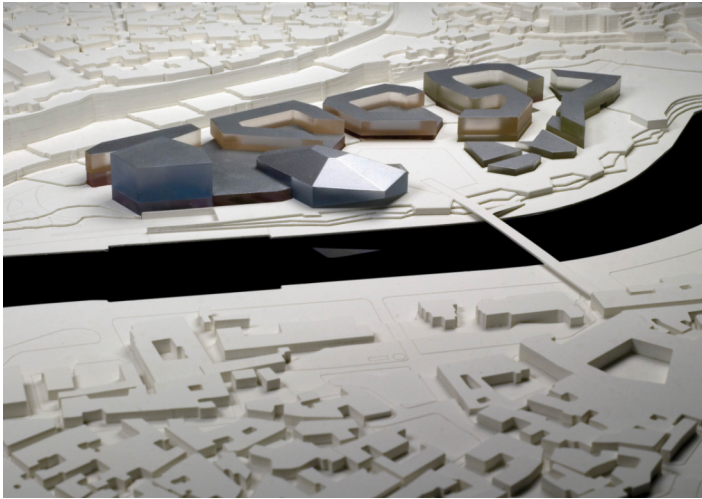

# PRO MON TORIO

TBILISI CENTRE

RIKHE (TBILISI), GEORGIA

2009

Location: Rikhe (Tbilisi), Georgia  
Developer: Axis Development & Co.  
Gross Floor Area: 232,800 sq. m  
Programme: Retail (54,300 sq. m),  
housing (41,600 sq. m),  
offices (14,500 sq. m),  
conference centre (11,300 sq. m),  
food & beverage (8,700 sq. m),  
4-star hotel (11,800 sq. m),  
5-star hotel (9,700 sq. m)  
and parking (2,730)  
Project Status: 2009 (master plan)