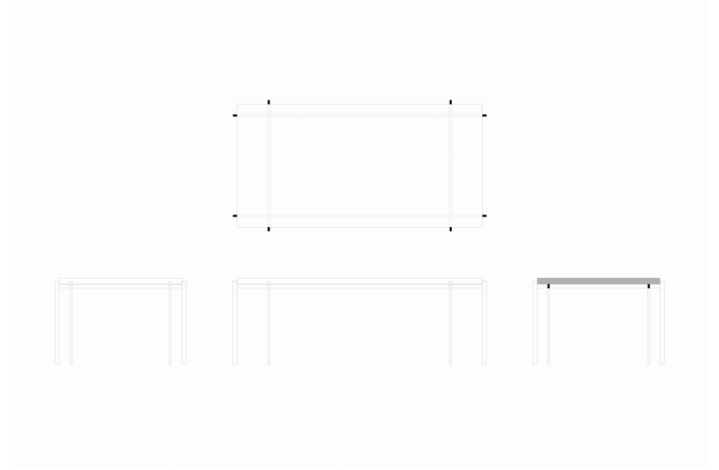

TIVOLI COFFEE TABLE
2010

Material: Emperor marble and oxidized brass with gun-barrel finish
Product: Coffee table
Dimensions: 1240mm, 640 mm, h420mm
Date: 2010 (designed and built)