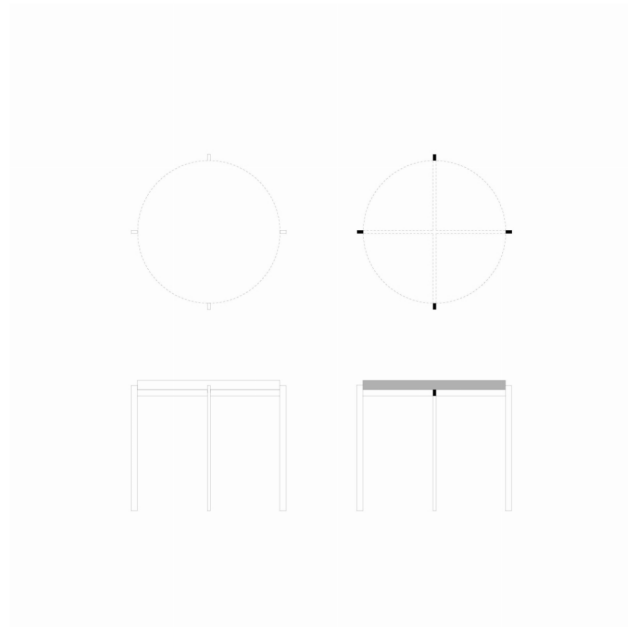

PRO MON TORIO

TIVOLI ROUND SIDE TABLE 2010

Material: Emperor marble and oxidized brass with gun-barrel finish

Product: Side table

Dimensions: 500mm, h420mm

Date: 2010 (designed and built)